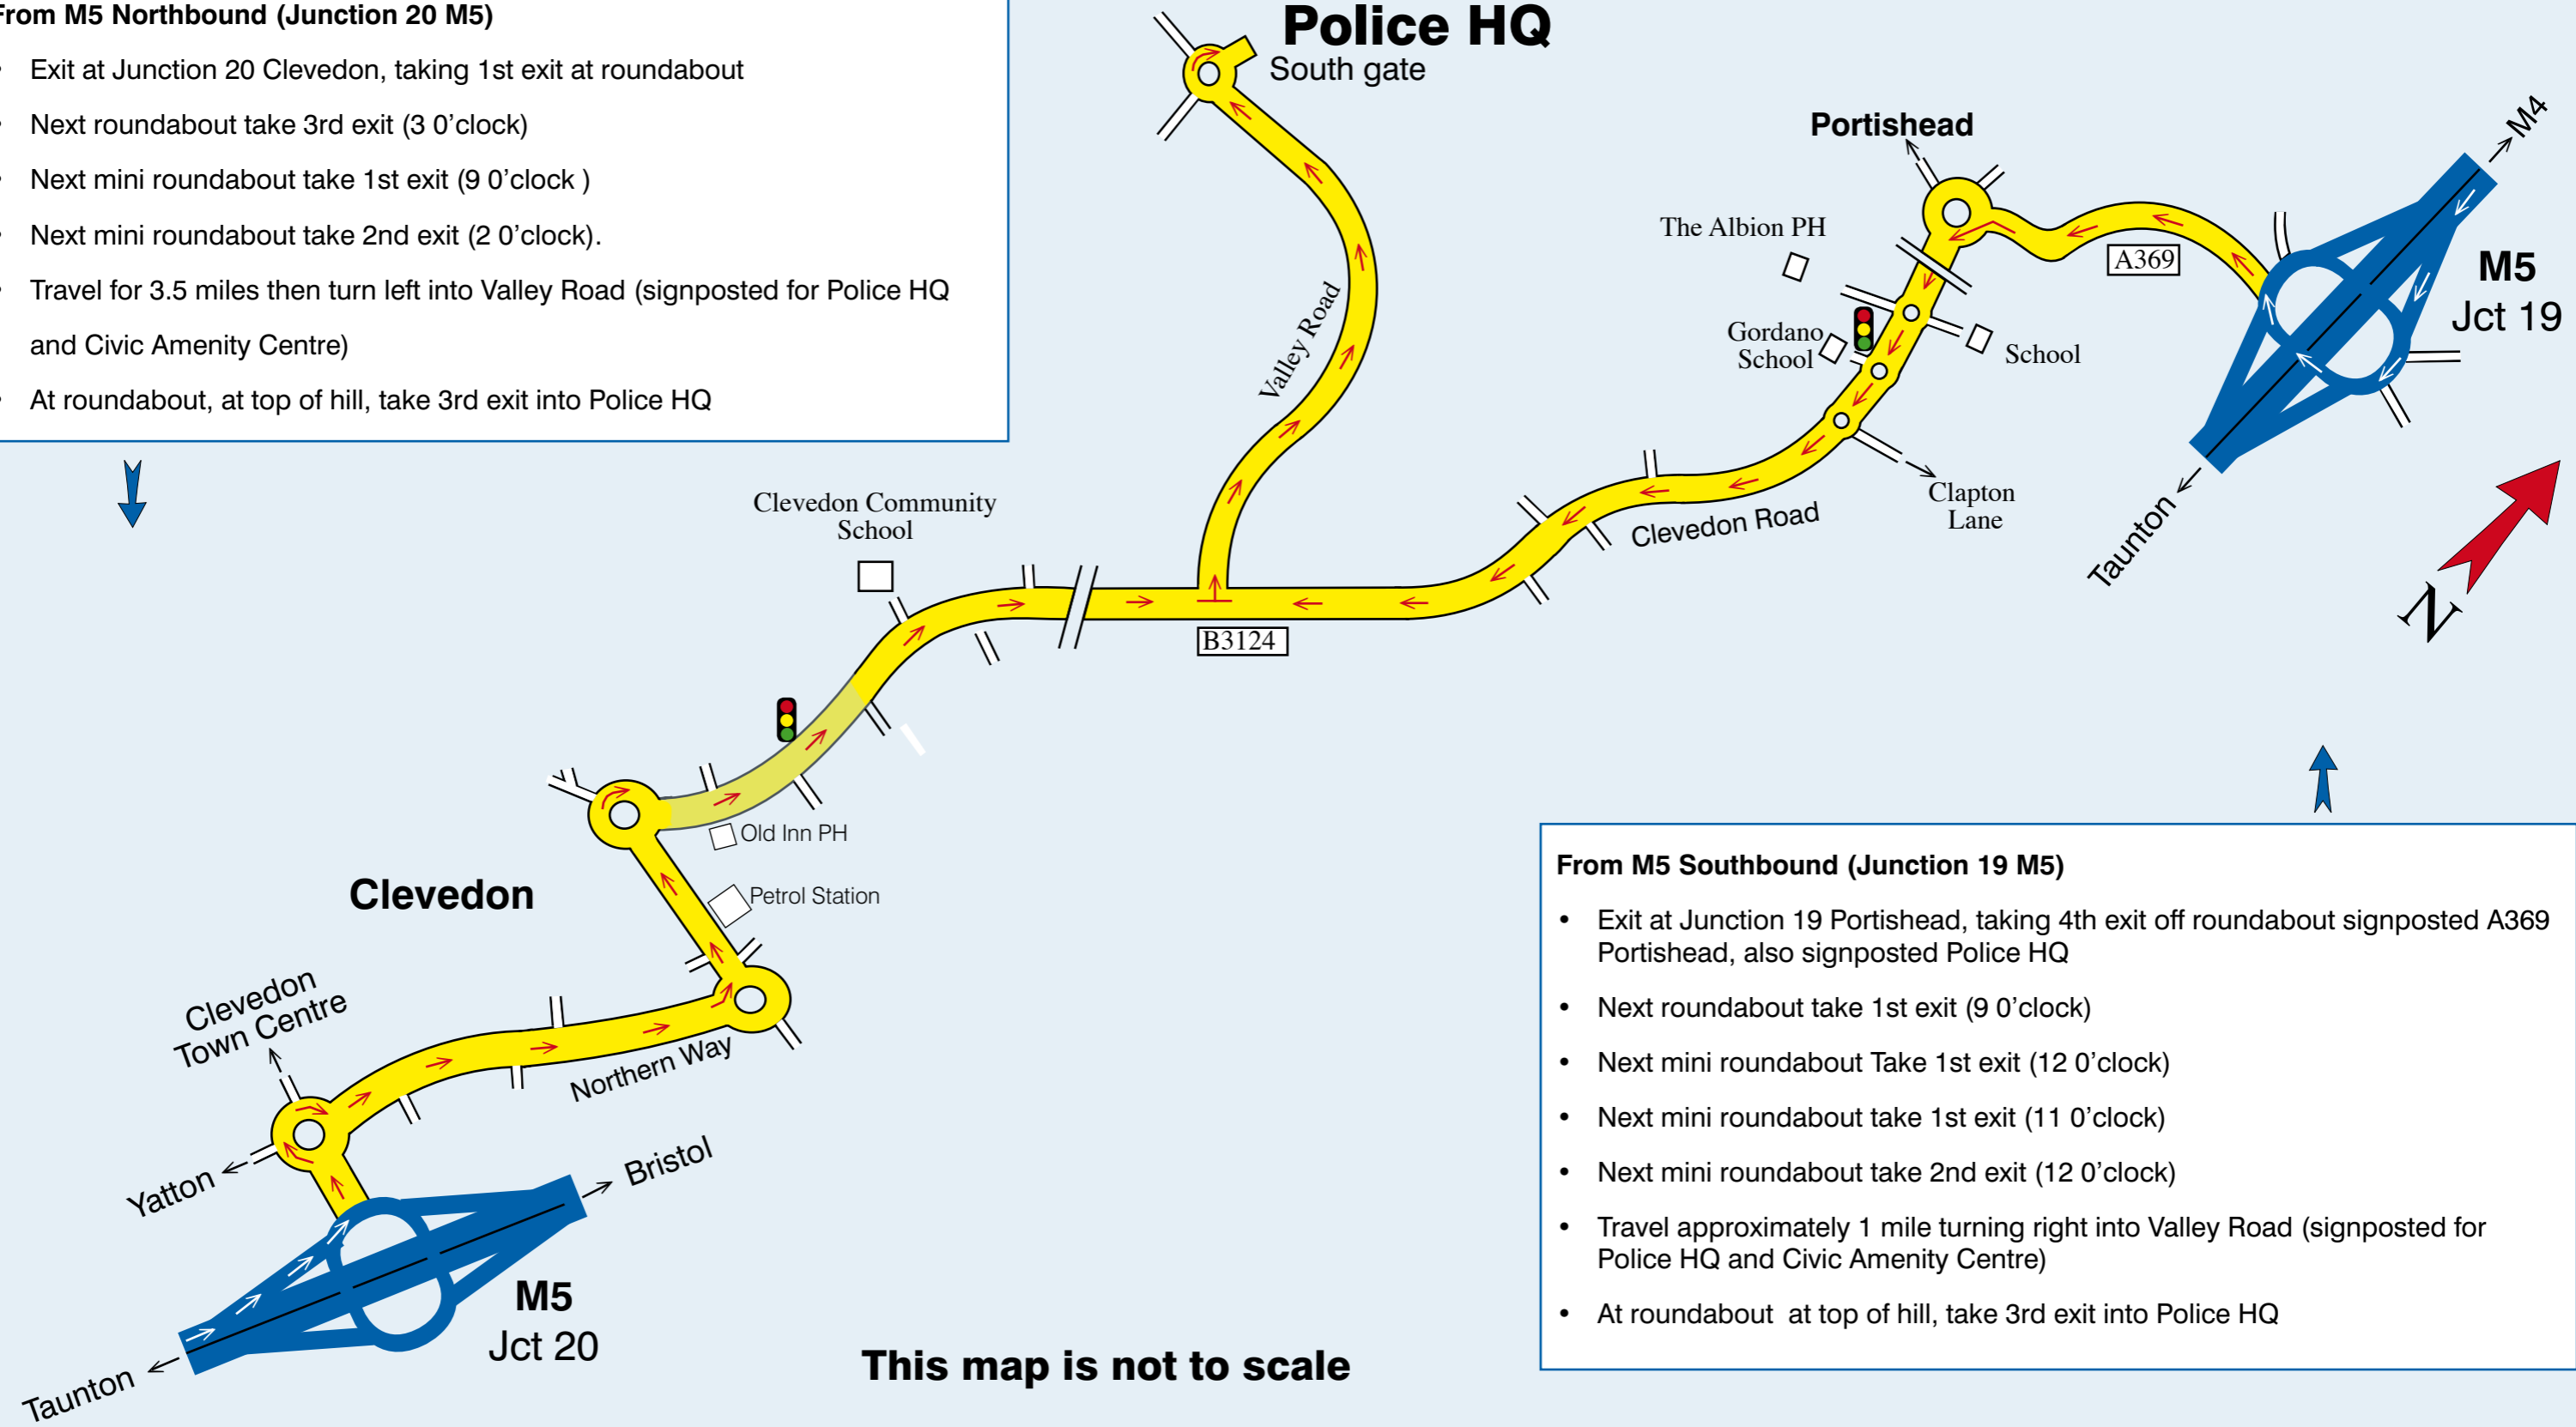

**Telephone 101**

**From M5 Northbound (Junction 20 M5)**

- Exit at Junction 20 Clevedon, taking 1st exit at roundabout
- Next roundabout take 3rd exit (3 o'clock)
- Next mini roundabout take 1st exit (9 o'clock)
- Next mini roundabout take 2nd exit (2 o'clock).
- Travel for 3.5 miles then turn left into Valley Road (signposted for Police HQ and Civic Amenity Centre)
- At roundabout, at top of hill, take 3rd exit into Police HQ

**Avon and Somerset Police HQ**

**From M5 Southbound (Junction 19 M5)**

- Exit at Junction 19 Portishead, taking 4th exit off roundabout signposted A369 Portishead, also signposted Police HQ
- Next roundabout take 1st exit (9 o'clock)
- Next mini roundabout Take 1st exit (12 o'clock)
- Next mini roundabout take 1st exit (11 o'clock)
- Next mini roundabout take 2nd exit (12 o'clock)
- Travel approximately 1 mile turning right into Valley Road (signposted for Police HQ and Civic Amenity Centre)
- At roundabout at top of hill, take 3rd exit into Police HQ

**This map is not to scale**

## Map to Police HQ

From  
M5 Junctions 19 Portishead  
& 20 Clevedon